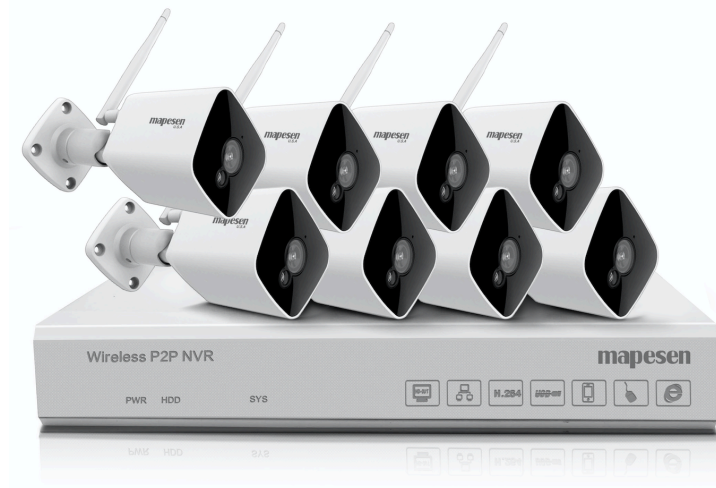

AH6108L2JJ200-W

8CH 2.0MP Wifi NVR KIT

Model	AH6108L2JJ200-W
System	
Operating System	Embedded LINUX operating system
Preview	1/4/9 screen
Video & Audio	
Encoding Format	H.265+/H.265/H.264
Video Input	8CH 1080P wireless Network Cameras
Audio Compression	G.711A
Audio Input	NO
Record & Playback	
Record Mode	Manual>Alarm>Motion detection>Timing
Video Resolution	1080P
Local Playback	4CH synchronous playback
Search Mode	Search by time, calendar, event, channel

Motion Detection	Support, motion detection alarm push to APP
Storage & backup	
Video Storage	HDD, Network
Backup Mode	Network, USB hard disk
Network	
Network Protocol	UPnP, DHCP, SMTP, PPPOE
APP	Supports iPhone, iPad, Android Smart phone
PC	support
External Interface	
HDMI Output	1CH, HDMI (MAX1080P)
VGA Output	1CH (MAX1080P)
Audio I/O	0/0
Alarm I/O	0/0
Network Interface	1CH RJ45 10M/100M self-adaption
WIFI antenna	2* antenna
USB	1* USB ports
HDD	1*SATA ports (Max 6TB/per)
General	
Power Supply	DC12V 2A
Power Consumption	NVR motherboard functions≤5W(Without HDD)
Working Temperature	-10°C- - +55°C
Working Humidity	Humidity:10%-90%, Atm:86kpa-106kpa
Camera	Metal Bullet*8 PCS
Image Sensor	1/3" color CMOS
Min. Illumination	Color: 0.1Lux @F1.2, B/W: 0.01Lux with IR on
Lens	3.6mm
Shutter Time	Auto
IR Distance	25m
IR Board	4 pcs IR LEDS
White Balance	Auto/indoor/outdoor
AGC	Auto
WDR	Digital WDR
DNR	3D DNR